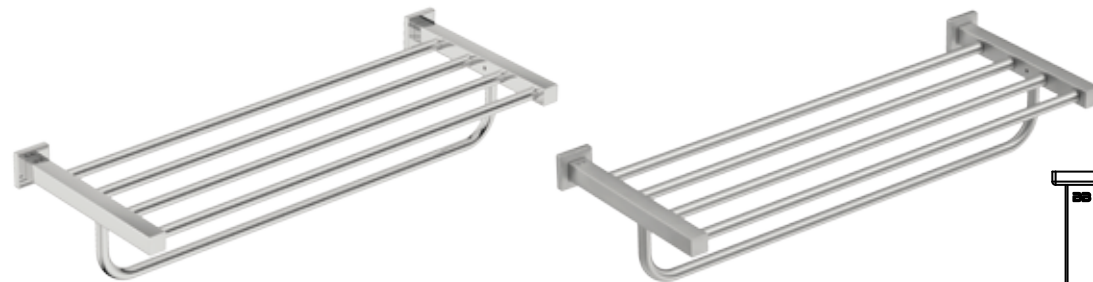

# 8593 TOWEL SHELF + HANG BAR 650mm(25in)

## 8500 Series Premium Collection

Wall Fixings Supplied:  
**Masonry**

**Code:** 8593POLS  
**Finish:** Polished  
GRADE 304 Stainless Steel

**Code:** 8593BRSH  
**Finish:** Brushed  
GRADE 304 Stainless Steel

Original UX Fischer® Wall Plug supplied, phased in from June 2015.

Dimensions given are in **mm** and [**inches**].  
Bathroom Butler® reserves the right to alter and/or remove designs from time to time without prior notice.  
This drawing is to be used for reference purposes only. E &O.E.