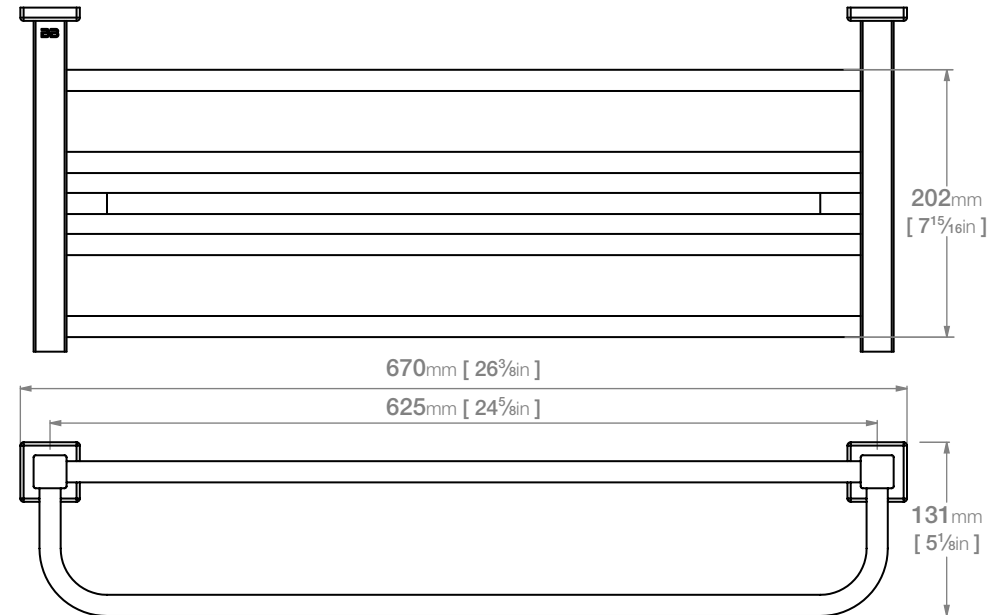

Original UX Fischer® Wall Plug supplied, phased in from June 2015.

Dimensions given are in **mm** and [**inches**].  
Bathroom Butler® reserves the right to alter and/or remove designs from time to time without prior notice.  
This drawing is to be used for reference purposes only. E &O.E.